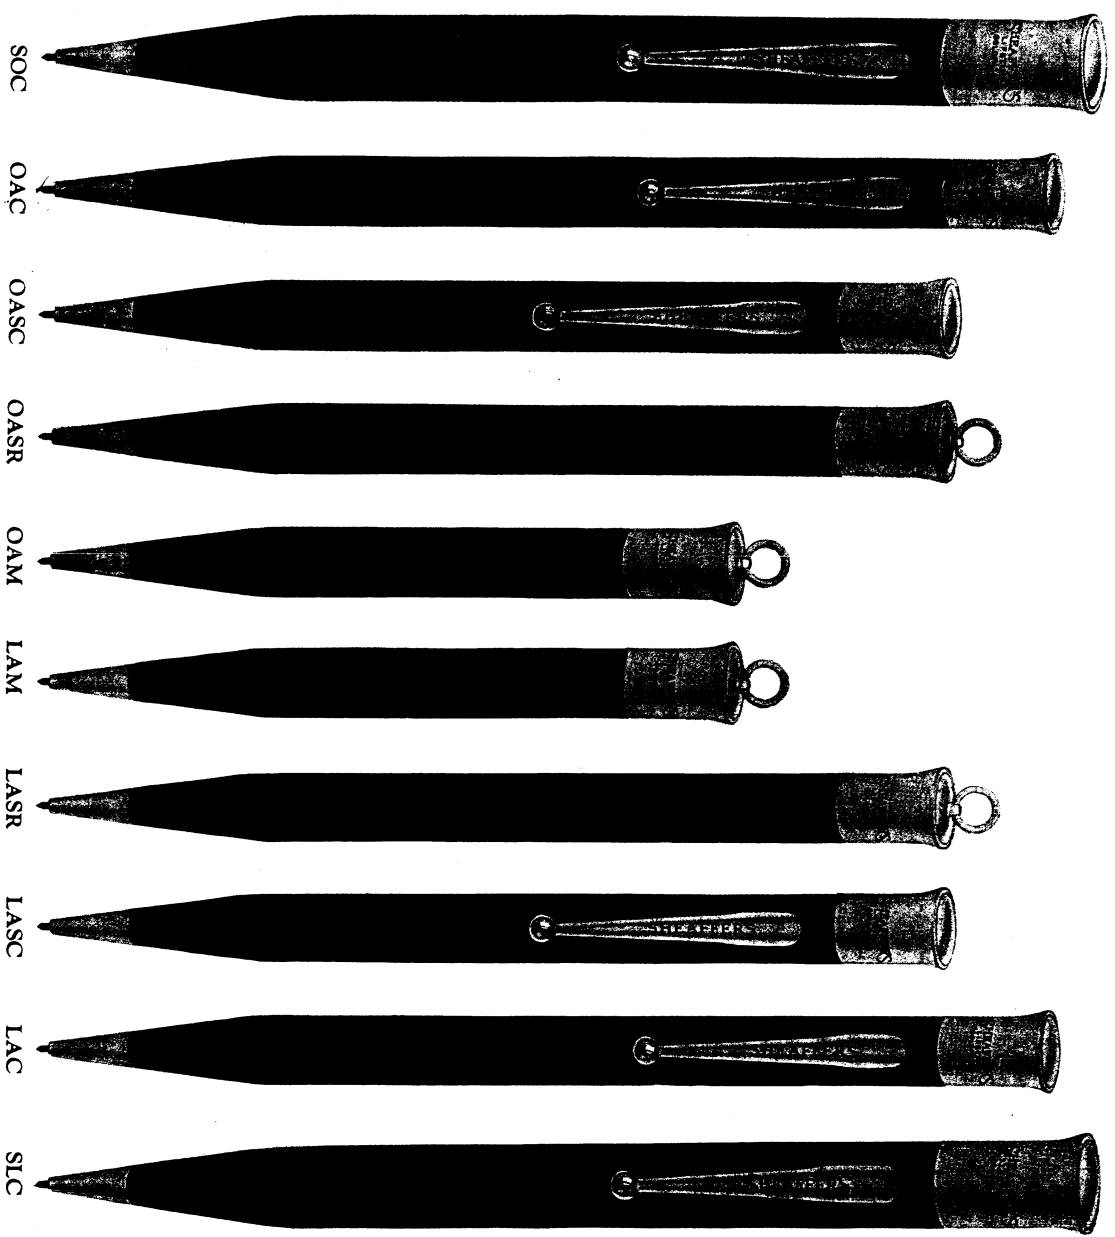

SHEAFFER'S PROPEL-REPEL-EXPEL PENCILS

- SOC (Kahag)—Coral red unbreakable Radite, oversize with clip. Tip, cap and clip gold filled. See illustration. List $3.75
- SOAO (Kagbo)—Same as SOC except .076 checking lead. List $3.75
- OAC (Kajab)—Coral red unbreakable Radite, long with clip. Tip, cap and clip gold filled. See illustration. List $3.25
- OASC (Kamoc)—Coral red unbreakable Radite, short with clip. Tip, cap and clip gold filled. See illustration. List $3.25
- OASR (Karia)—Coral red unbreakable Radite, short with ring. Tip, cap and ring gold filled. See illustration. List $3.25
- OAM (Karyk)—Coral red unbreakable Radite, midget with ring. Tip, cap and ring gold filled. See illustration. List $3.00
- LAM (Kawgo)—Jet black unbreakable Radite, midget with ring. Cap, tip and ring gold filled. See illustration on List $3.00
- LLM (Kavax)—Same as LAM except tip, cap and ring are 14 karat solid gold. List $9.75
- LASR (Kibaz)—Jet black unbreakable Radite, short with ring. Cap, tip and ring gold filled. See illustration. List $3.25
- LLSR (Kipbo)—Same as LASR except tip, cap and ring are 14 karat solid gold. List $10.00
- LASC (Kikam)—Jet black unbreakable Radite, short with clip. Cap, tip and clip gold filled. See illustration. List $3.25
- LLSC (Kimax)—Same as LASC except tip, cap and clip are 14 karat solid gold. List $10.00
- LAC (Kinob)—Jet black unbreakable Radite, long with clip. Cap, tip and clip gold filled. See illustration. List $3.25
- LLC (Kipad)—Same as LAC except tip, cap and clip are 14 karat solid gold. List $10.00
- SLC (Kirtka)—Jet black unbreakable Radite, oversize with clip. Cap, tip and clip gold filled. See illustration. List $3.75
- SLLC (Kitrak)—Same as SLC except tip, cap and clip are 14 karat solid gold. List $12.00
- SLCO (Kixno)—Same as SLC except .076 checking lead. List $3.75

...the 7th...